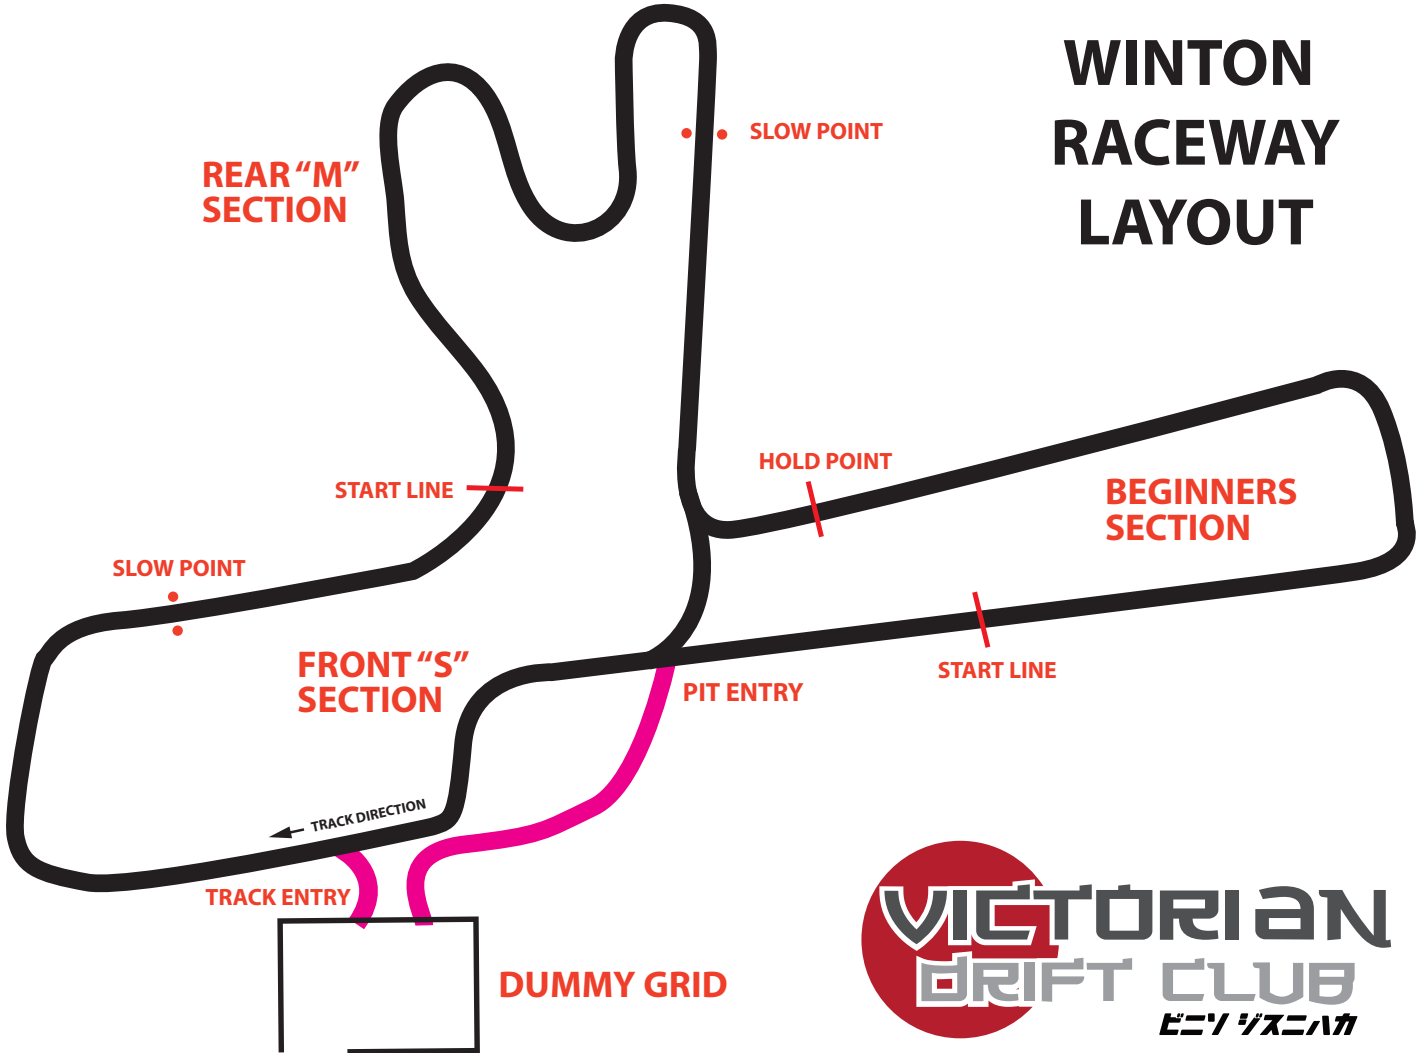

WINTON RACEWAY LAYOUT

REAR "M" SECTION

SLOW POINT

START LINE

HOLD POINT

BEGINNERS SECTION

SLOW POINT

FRONT "S" SECTION

PIT ENTRY

START LINE

TRACK DIRECTION

TRACK ENTRY

DUMMY GRID